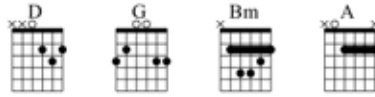

Rocker's Heart

Standard tuning

♩ = 75

Musical score for "Rocker's Heart" in D major, 4/4 time, standard tuning. The score consists of four systems, each with a treble clef staff and a guitar TAB staff. The key signature has two sharps (F# and C#). The tempo is marked as quarter note = 75.

System 1: Measures 1-4. Chords: D (1), G, Bm, A. Dynamics: *mf*.

System 2: Measures 5-8. Chords: D, G, Bm, A.

System 3: Measures 9-12. Chords: G, A, D, Bm.

System 4: Measures 13-16. Chords: G, A, D, A.