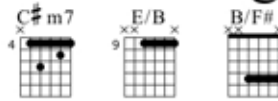

25 FREE JAMTRACKS FROM JAMPLAY

Some free goodies courtesy of JamPlay.com!

Be Strong

Track by Nick Kellie | Key of C#m

This backing track features chords that are diatonic to both C# natural minor and C# Dorian. You can solo with either mode or with both. You can also throw in some pentatonic scale ideas for good measure. Enjoy rocking out over this one!

Use the following scales with this track:

C# minor pentatonic, C# natural minor scale, C# Dorian

Want 700 More Backing Tracks?

With a membership to JamPlay, you'll get access to 700 more quality backing tracks just like this one. Each one has transcriptions, notes on what scales to use and community discussion.

And if want to throw jet fuel on your playing, we've got you covered with pre-recorded and live video guitar lessons.

So what are you waiting for?

GET 700+ MORE BACKING TRACKS

Be Strong

Standard tuning

♩ = 120