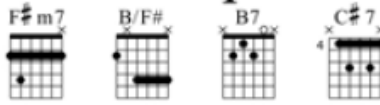

Slow Tempo Blues

Standard tuning

♩ = 86

1 F#m7 B/F# F#m7

5 B7 F#m7

C#7 B7 F#m7 C#7